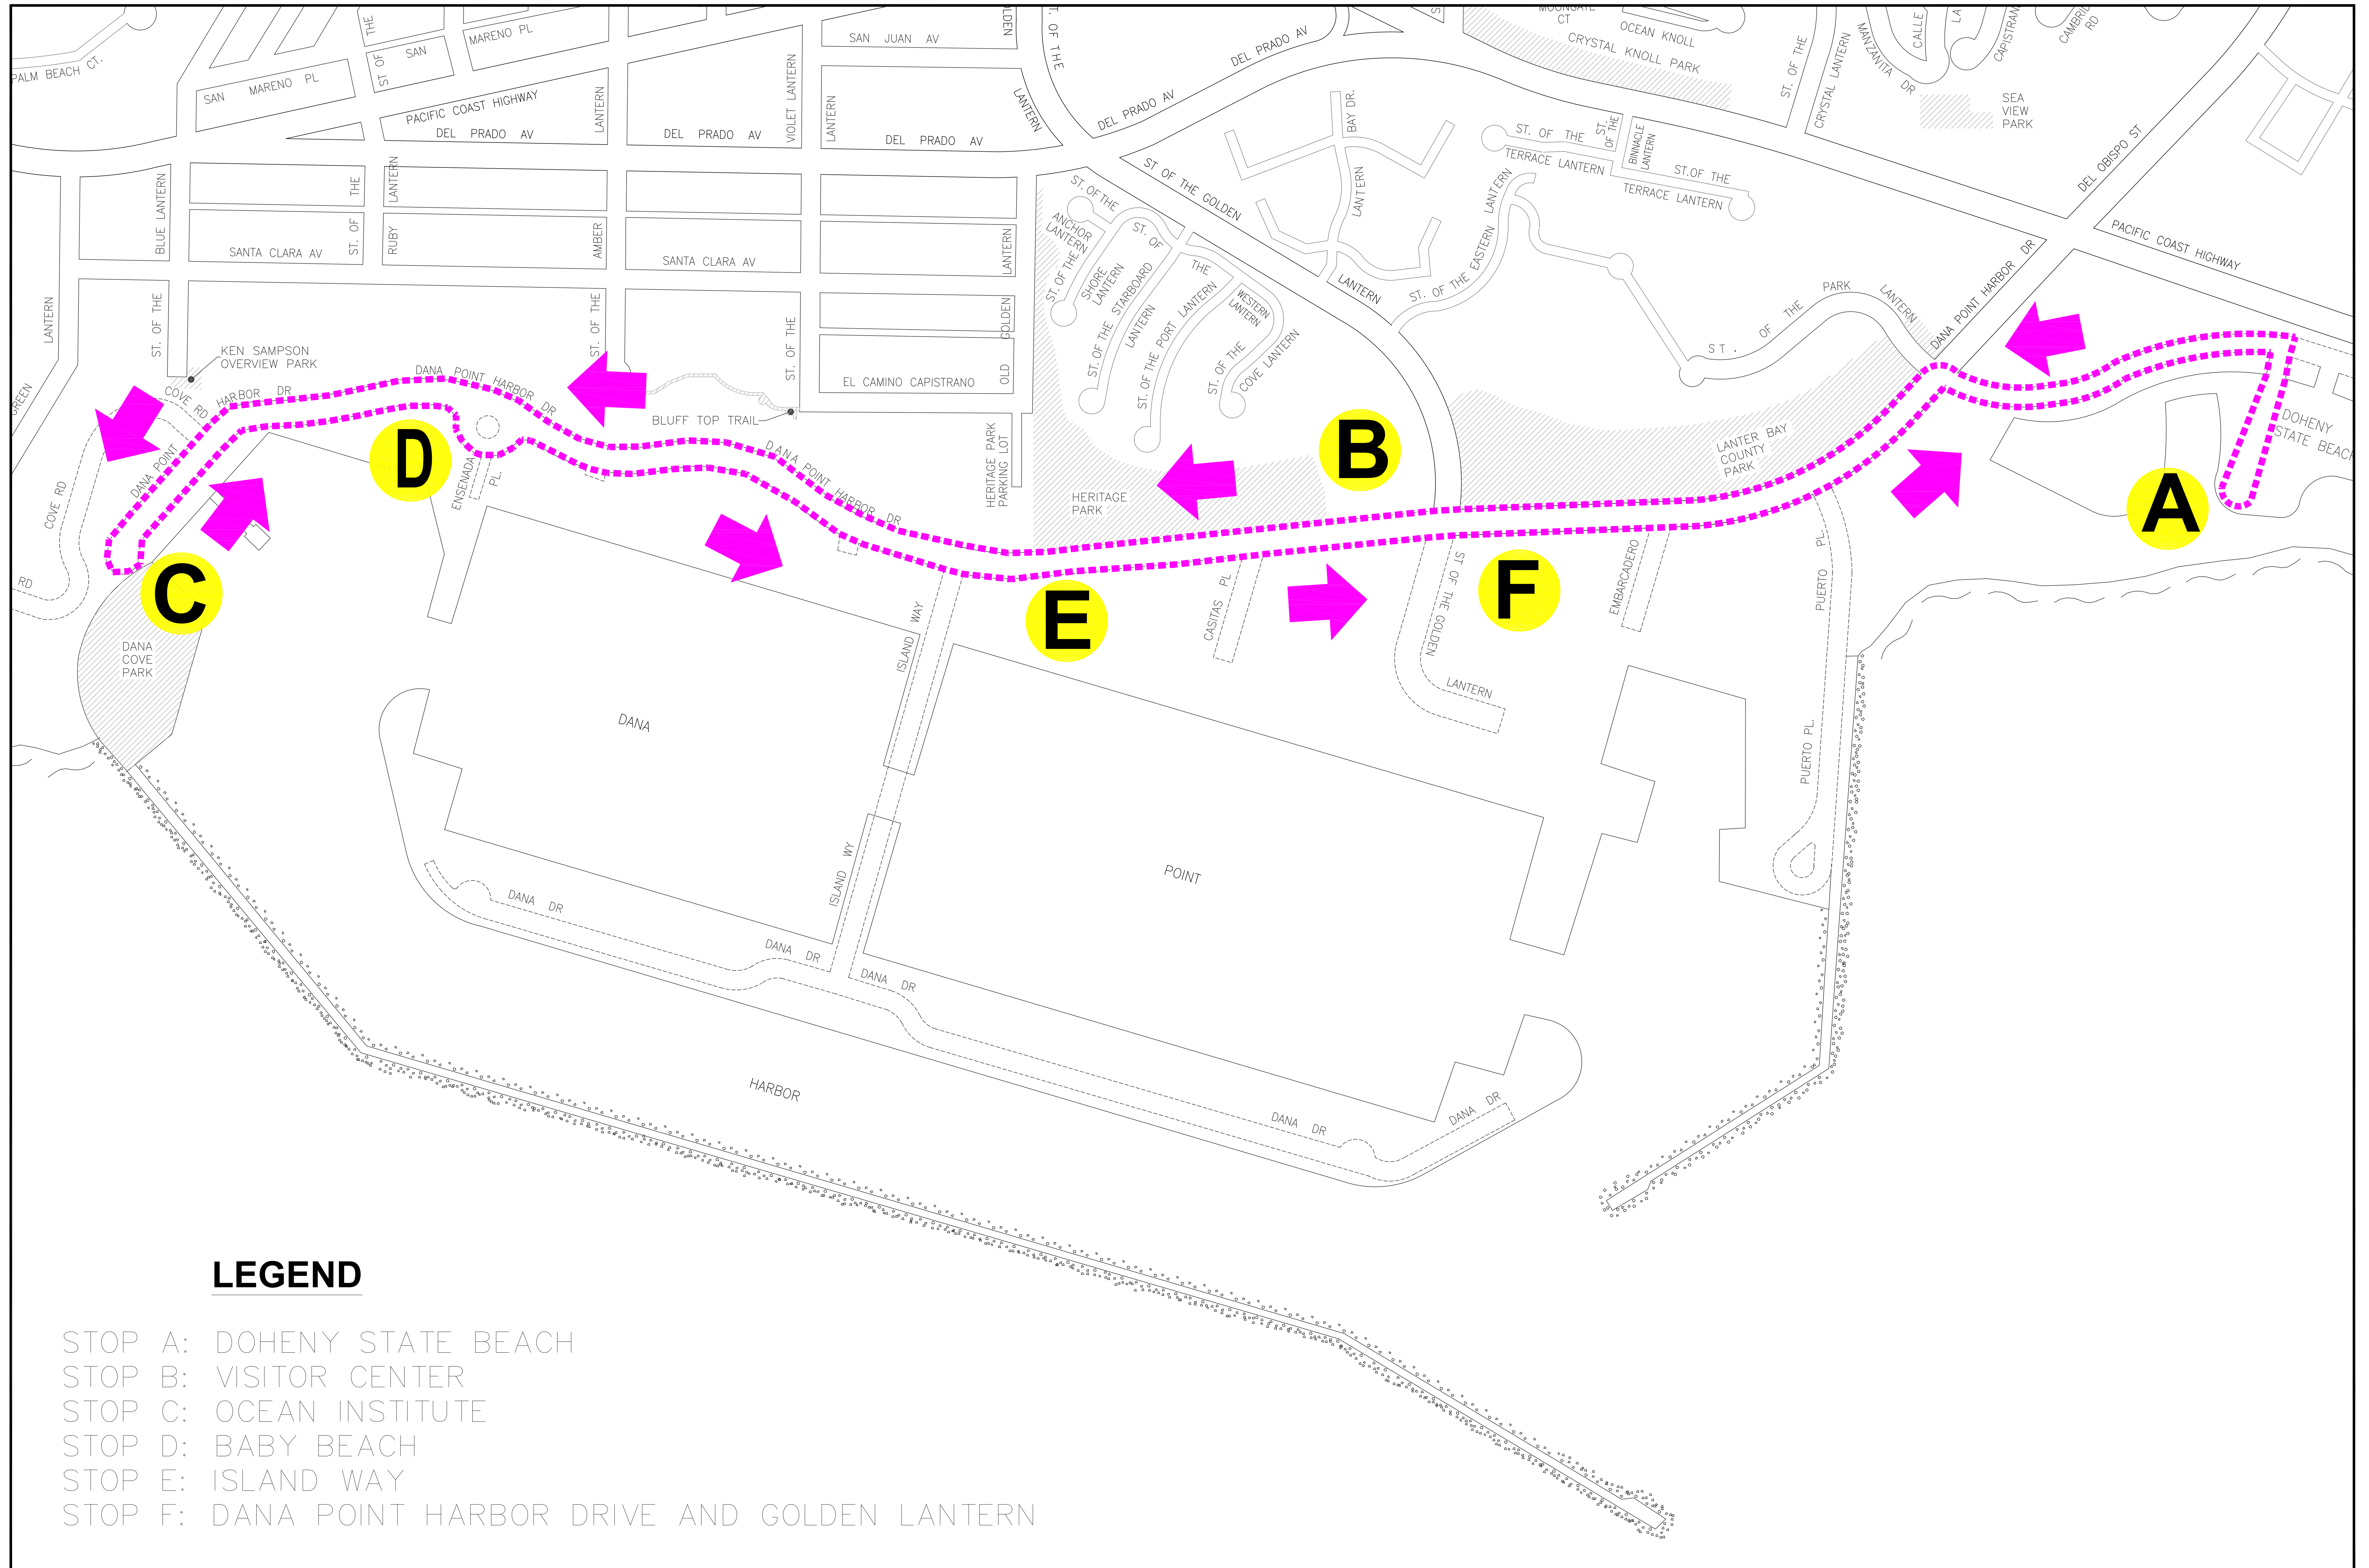

CHRISTMAS BOAT PARADE HARBOR SHUTTLE ROUTE

LEGEND

- STOP A: DOHENY STATE BEACH
- STOP B: VISITOR CENTER
- STOP C: OCEAN INSTITUTE
- STOP D: BABY BEACH
- STOP E: ISLAND WAY
- STOP F: DANA POINT HARBOR DRIVE AND GOLDEN LANTERN